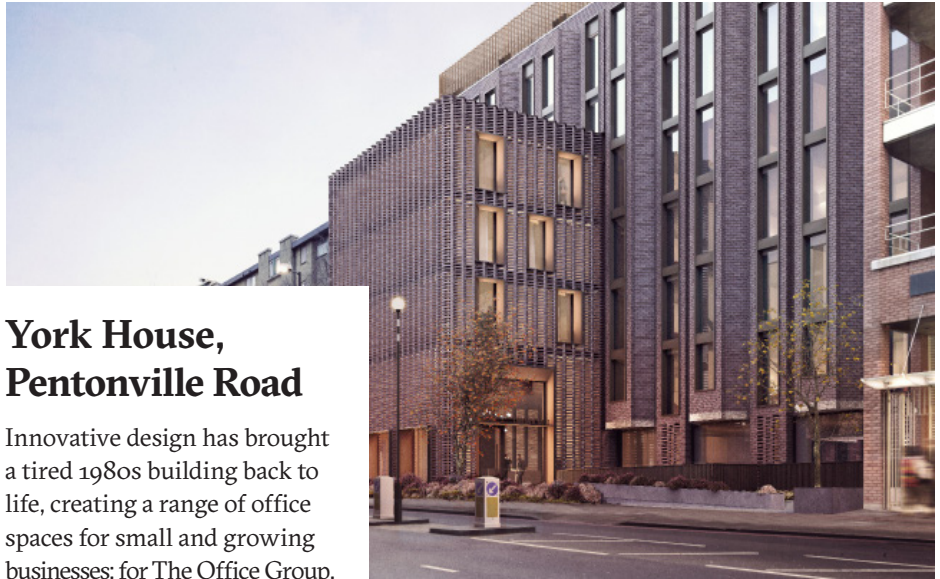

York House, Pentonville Road

Innovative design has brought a tired 1980s building back to life, creating a range of office spaces for small and growing businesses; for The Office Group.

© dMFK Architects